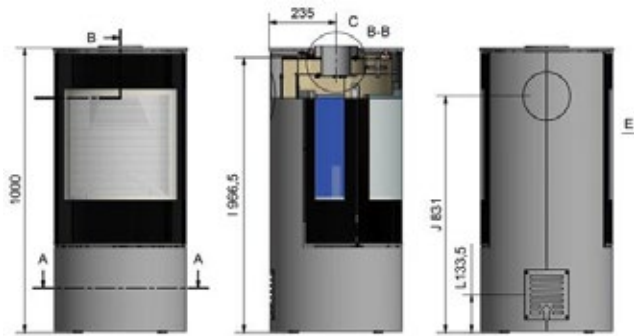

VIVA 100 L GAS

VIVA 120 L GAS

VIVA 160 L GAS

3886541DK