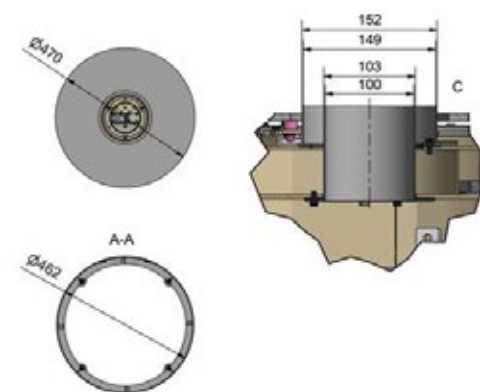

VIVA 100 L GAS

VIVA 120 L GAS

VIVA 160 L GAS

3886541DK