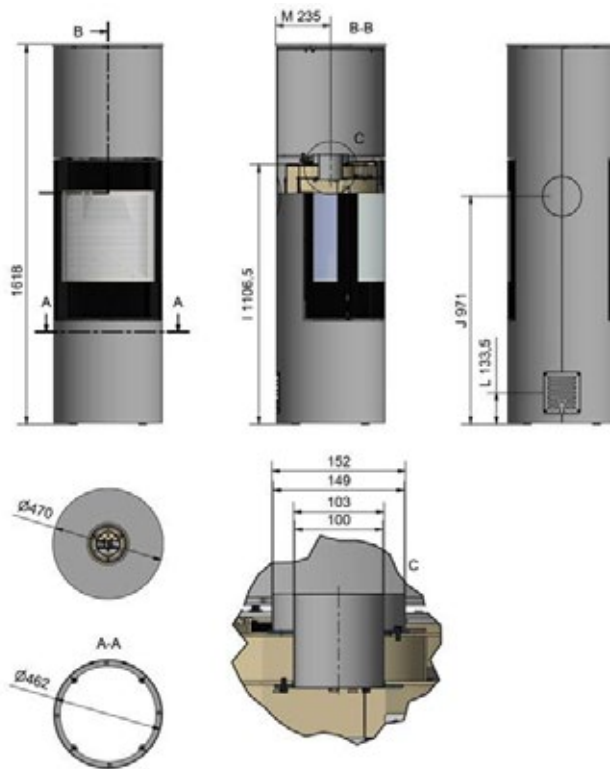

VIVA 100 L GAS

VIVA 120 L GAS

VIVA 160 L GAS

3886541DK