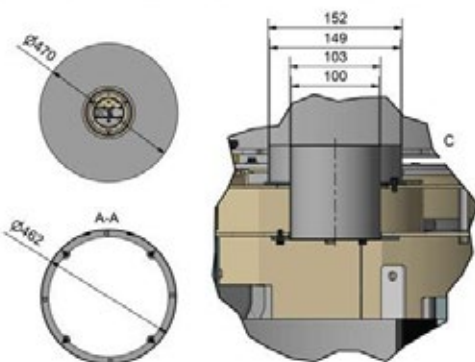

VIVA 100 L GAS

VIVA 120 L GAS

VIVA 160 L GAS

3886541DK