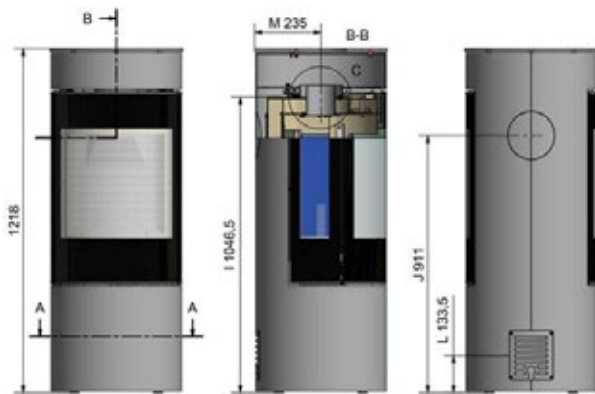

VIVA 100 L GAS

VIVA 120 L GAS

VIVA 160 L GAS

3886541DK