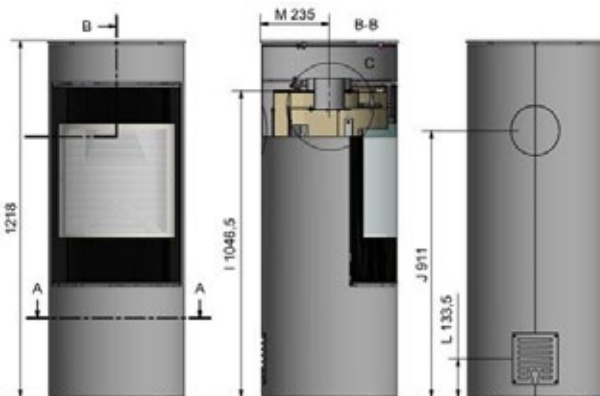

VIVA 100 L GAS

VIVA 120 L GAS

VIVA 160 L GAS

3886541DK