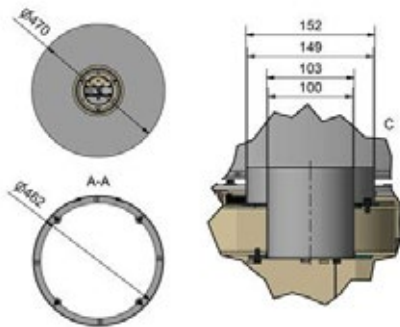

VIVA 100 L GAS

VIVA 120 L GAS

VIVA 160 L GAS

3886541DK