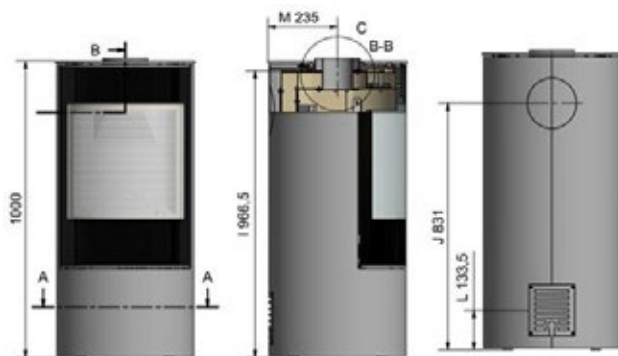

VIVA 100 L GAS

VIVA 120 L GAS

VIVA 160 L GAS

3886541DK