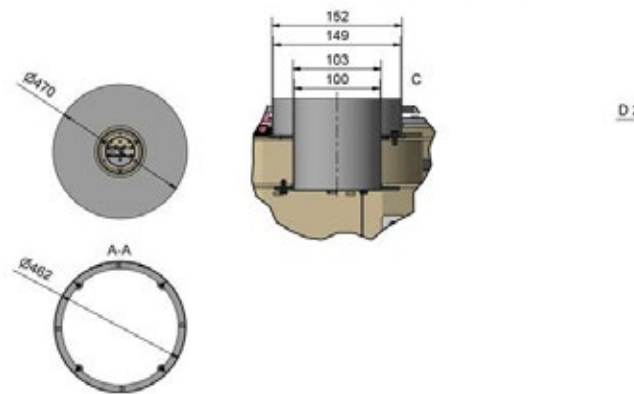

VIVA 100 L GAS

VIVA 120 L GAS

VIVA 160 L GAS

3886541DK