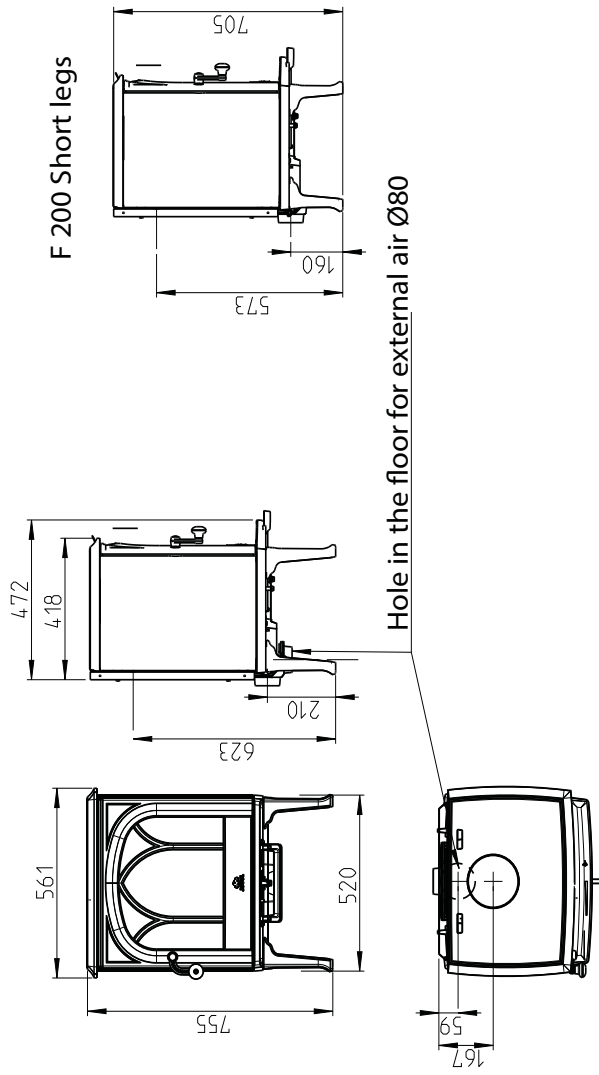

Fig. 1

Jøtul F 200

Min. distance to ceiling and furniture